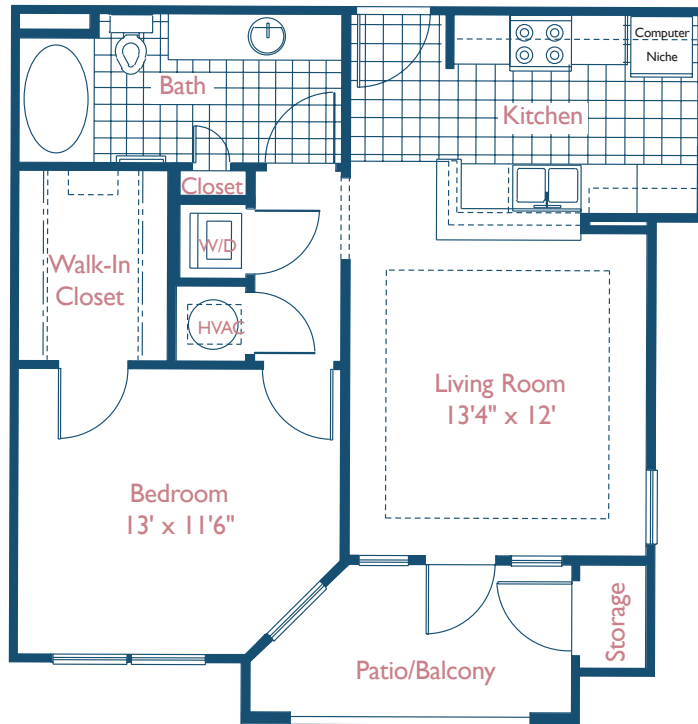

- ✎ Wired for surround sound
- ✎ Self-cleaning oven
- ✎ Gourmet designer kitchens w/42" custom cabinetry and granite countertops
- ✎ State-of-the-art Whirlpool appliance package
- ✎ 9' ceilings with elegant crown molding
- ✎ Solid vinyl woodplank or ceramic tile flooring
- ✎ Built-in wine rack and microwave
- ✎ Six panel doors
- ✎ Full size stack washer and dryer included
- ✎ Enormous walk-in closet
- ✎ Garden bath tub
- ✎ Private garages and carports (options)
- ✎ High speed internet access
- ✎ 18.2 cu. ft. refrigerator with icemaker
- ✎ Extra window in kitchen
- ✎ Coffered ceiling in living room of top floor homes
- ✎ Computer Niche

† Room dimensions are approximate.
Total square footage includes
hallways, baths and closets.